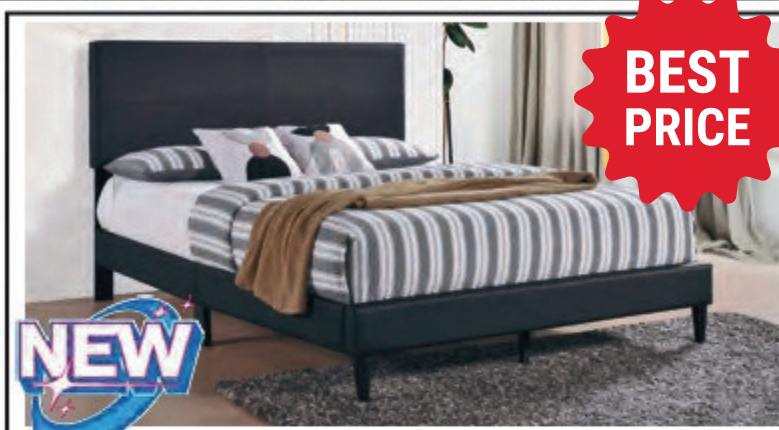

SLEEP TOWN
MATTRESS & FURNITURE
 WHERE REST ASSURED, QUALITY GUARANTEED

SPRING DEALS 2025

SALE PRICING IN EFFECT MARCH 1, 2025 - MAY 1, 2025

BEST PRICE

NEW

T2105X-D 54" bed **\$159.99**
 T2105X-Q 60" bed **\$179.99**
 T2105X-K 78" bed **\$219.99**

leatherette: black (B) | linen: grey (G)

BEST PRICE

NEW

T2106X-D 54" bed **\$179.99**
 T2106X-Q 60" bed **\$189.99**
 T2106X-K 78" bed **\$239.99**

velvet: black (B) | grey (G)

NEW

T2107X-D 54" bed **\$179.99**
 T2107X-Q 60" bed **\$189.99**
 T2107X-K 78" bed **\$239.99**